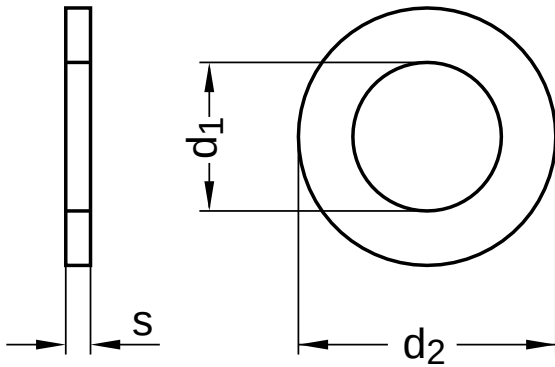

DIN 7349

Washers

For screws with heavy spring sleeves

Steel | bright | Cr(VI)-free

Diameter (d)	d ₁ nominal size	d ₂ nominal size	s nominal size
3.2	3.2	9	1.0
4.3	4.3	12	1.6
5.3	5.3	15	2.0
6.4	6.4	17	3.0
8.4	8.4	21	4.0
10.5	10.5	25	4.0
13	13	30	6.0
15	15	36	6.0
17	17	40	6.0
21	21	44	8.0
23	23	50	8.0
25	25	50	10.0
31	31	68	10.0

All technical data refer to the measure mm